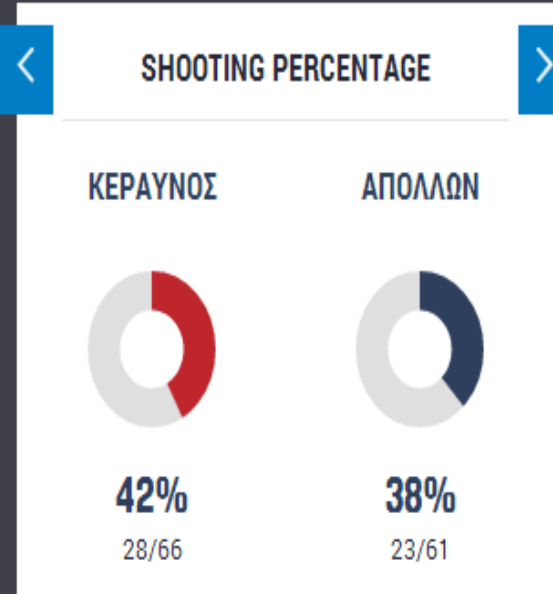

ΚΕΡΑΥΝΟΣ

FOULS: 9

QUARTER 4

FINAL

81-64

24-10 16-14 23-18 18-22

ΑΠΟΛΛΩΝ

FOULS: 3

PLAY BY PLAY

KEY FACTS

BOXSCORE

SCORE DEVELOPMENT

SHOT CHART

TEAM STATISTICS

N. ΣΤΥΛΙΑΝΟΥ [ΚΕΡ] - 83.3% 3PtFG (5/6)

KEY FACTS

ΚΕΡΑΥΝΟΣ	PTS	REB	AS	PF	ΑΠΟΛΛΩΝ	PTS	REB	AS	PF
0 M. WALKER	9	7	0	●●●●○	4 A. ΚΥΡΙΑΚΟΥ	0	0	1	●●●●○
1 E. SMOTRYCZ	17	11	2	●●●●○	5 K. ΓΡΙΒΑΣ	0	0	0	●●●●○
5 Σ. ΜΙΧΑΗΛ	0	1	0	●●●●○	6 M. ΓΕΩΡΓΙΟΥ	4	0	0	●●●●○
6 A. ΠΗΛΑΒΑΣ	5	4	1	●●●●○	7 R. APPLEBY	3	1	1	●●●●○
7 Γ. ΝΕΟΦΥΤΟΥ	0	0	0	●●●●○	8 T. McRAY	19	7	2	●●●●○
9 N. ΣΤΥΛΙΑΝΟΥ	15	4	0	●●●●○	9 C. BRASWELL	19	8	1	●●●●○
10 T. MASSAMBA	12	6	5	●●●●○	10 H. ΠΙΤΤΑΚΑΣ	4	2	1	●●●●○
15 Γ. ΘΕΟΧΑΡΙΔΗΣ	0	0	0	●●●●○	12 S. PARE FAYE	0	3	0	●●●●○
16 Π. ΜΑΡΚΟΥ	0	0	0	●●●●○	13 P. ΒΙΡΑΡΤΗ	0	1	0	●●●●○
19 A. ΓΕΩΡΓΙΟΥ	0	0	0	●●●●○	14 A. MASON	11	3	1	●●●●○
22 J. O' BRIEN	3	5	0	●●●●○	15 A. PETTWAY	4	9	1	●●●●○
24 K. BARKER	20	8	2	●●●●○	16 Λ. ΧΑΤΖΗΒΑΣΙΛΕΙΟΥ	0	0	0	●●●●○

TEAM STATISTICS

MORE

LIVEBASKETBALL.TV