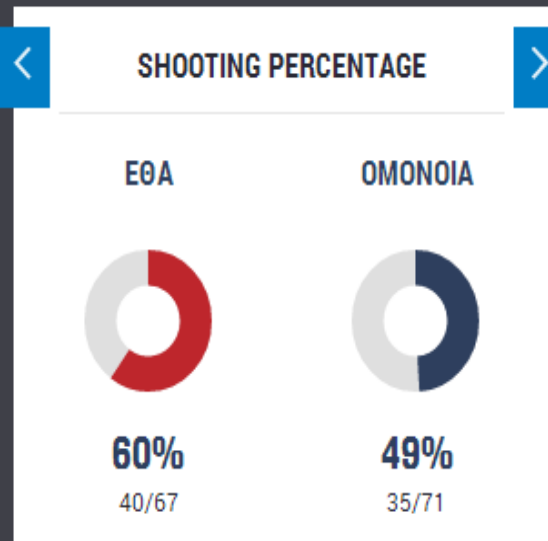

ΕΘΑ

FOULS: 4

QUARTER 4
FINAL

111-93

28-20 33-23 25-31 25-19

ΟΜΟΝΟΙΑ

FOULS: 1

PLAY BY PLAY

KEY FACTS

BOXSCORE

SCORE DEVELOPMENT

SHOT CHART

TEAM STATISTICS

R. GOLDEN III [ΕΘΑ] - 13 assists

KEY FACTS

ΕΘΑ	PTS	REB	AS	PF
4 X. ΠΗΛΑΒΑΣ	0	1	0	●●●●●
5 R. PACK	33	4	2	●●●●●
6 R. GOLDEN III	25	2	13	●●●●●
7 Γ. ΑΝΑΣΤΑΣΙΑΔΗΣ	15	4	0	●●●●●
8 Α. ΔΗΜΗΤΡΙΟΥ	0	0	0	●●●●●
9 Α. CUMBERBATCH	11	4	2	●●●●●
11 Π. ΠΑΠΑΜΙΧΑΗΛ	0	5	2	●●●●●
12 Χ. ΚΑΣΚΙΡΗΣ	6	2	1	●●●●●
13 Μ. PEARSON	14	13	1	●●●●●
15 Α. ΧΡΙΣΤΟΥ	4	0	0	●●●●●
16 Α. ASSADOURIAN	0	0	0	●●●●●
17 Γ. ΦΡΑΓΚΕΣΚΟΥ	3	0	0	●●●●●

ΟΜΟΝΟΙΑ	PTS	REB	AS	PF
4 Π. ΚΥΡΙΑΚΟΥ	0	0	0	●●●●●
5 Μ. ΓΕΩΡΓΙΟΥ	0	2	0	●●●●●
7 Κ. ΠΑΠΑΚΩΣΤΑΣ	7	0	2	●●●●●
8 Δ. ΓΑΒΡΙΗΛ	6	1	0	●●●●●
11 Ο. ΧΡΙΣΤΟΔΟΥΛΙΔΗΣ	0	0	0	●●●●●
12 J. MANIGAT	12	5	3	●●●●●
13 T. WATSON II	23	3	8	●●●●●
15 F. ROBINSON	22	5	1	●●●●●
24 S. NWAUKONI	10	5	3	●●●●●
31 Α. ΠΟΛΥΚΑΡΠΟΥ	0	0	0	●●●●●
32 Κ. JAMAR	13	4	1	●●●●●

TEAM STATISTICS

MORE

LIVEBASKETBALL.TV