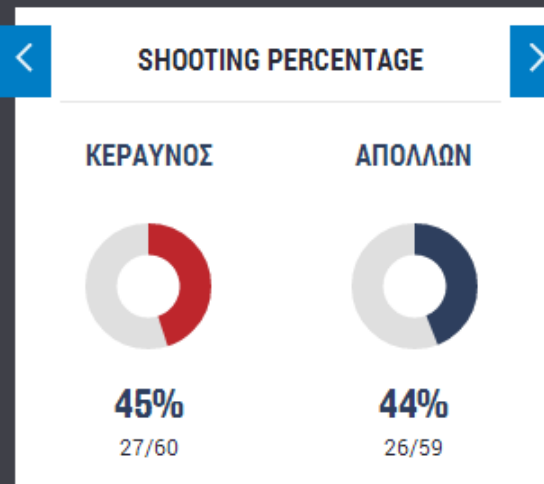

ΚΕΡΑΥΝΟΣ

FOULS: 8

QUARTER 4

FINAL

68-73

18-15 10-17 20-21 20-20

ΑΠΟΛΛΩΝ

FOULS: 5

PLAY BY PLAY

KEY FACTS

BOXSCORE

SCORE DEVELOPMENT

SHOT CHART

TEAM STATISTICS

K. BARKER [ΚΕΡ] - double-double

KEY FACTS

ΚΕΡΑΥΝΟΣ	PTS	REB	AS	PF	ΑΠΟΛΛΩΝ	PTS	REB	AS	PF
1 Ε. SMOTRYCZ	0	0	0	●●●●●	4 Α. ΚΥΡΙΑΚΟΥ	0	0	0	●●●●●
5 Σ. ΜΙΧΑΗΛ	0	0	0	●●●●●	5 Κ. ΓΡΙΒΑΣ	0	0	0	●●●●●
6 Α. ΠΗΛΑΒΑΣ	0	0	0	●●●●●	6 Μ. ΓΕΩΡΓΙΟΥ	0	1	0	●●●●●
7 Γ. ΝΕΟΦΥΤΟΥ	2	1	0	●●●●●	7 Ρ. APPLEBY	17	3	1	●●●●●
9 Ν. ΣΤΥΛΙΑΝΟΥ	14	2	0	●●●●●	8 Τ. McRAY	16	8	2	●●●●●
10 Τ. MASSAMBA	11	2	6	●●●●●	9 C. BRASWELL	26	12	4	●●●●●
15 Γ. ΘΕΟΧΑΡΙΔΗΣ	5	5	1	●●●●●	10 Γ. ΣΤΥΛΙΑΝΟΥ	0	0	0	●●●●●
16 Π. ΜΑΡΚΟΥ	0	0	0	●●●●●	11 Σ. ΗΛΙΑΔΗΣ	3	2	1	●●●●●
19 Α. ΓΕΩΡΓΙΟΥ	0	0	0	●●●●●	12 S. PAPE FAYE	0	1	0	●●●●●
22 J. O' BRIEN	9	3	1	●●●●●	14 A. MASON	5	4	2	●●●●●
24 K. BARKER	15	12	2	●●●●●	15 A. PETTWAY	6	2	3	●●●●●
45 Β. TOMIC	12	3	2	●●●●●	16 Λ. ΧΑΤΖΗΒΑΣΙΛΕΙΟΥ	0	0	0	●●●●●

TEAM STATISTICS

MORE

LIVEBASKETBALL.TV